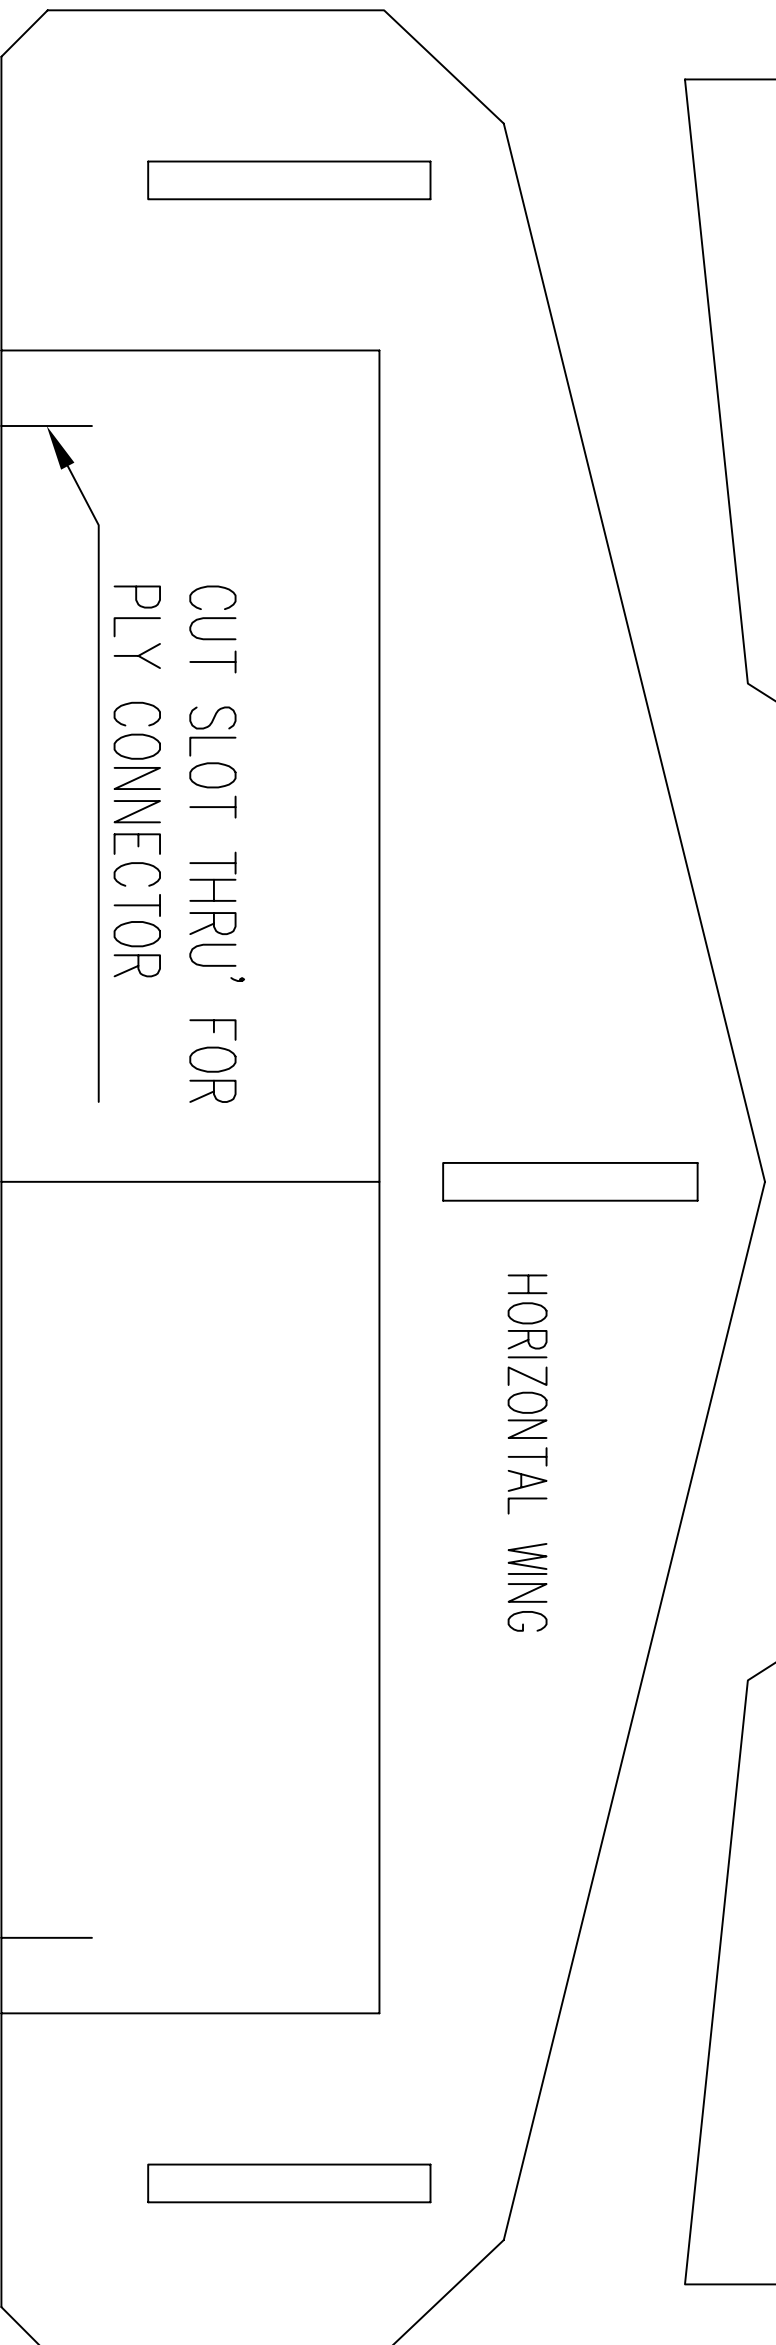

CENTER RUDDER

LEFT RUDDER

RIGHT RUDDER

RUDDER/ELEVON CONNECTORS

HORNS

HORIZONTAL WING

CUT SLOT THRU' FOR  
PLY CONNECTOR