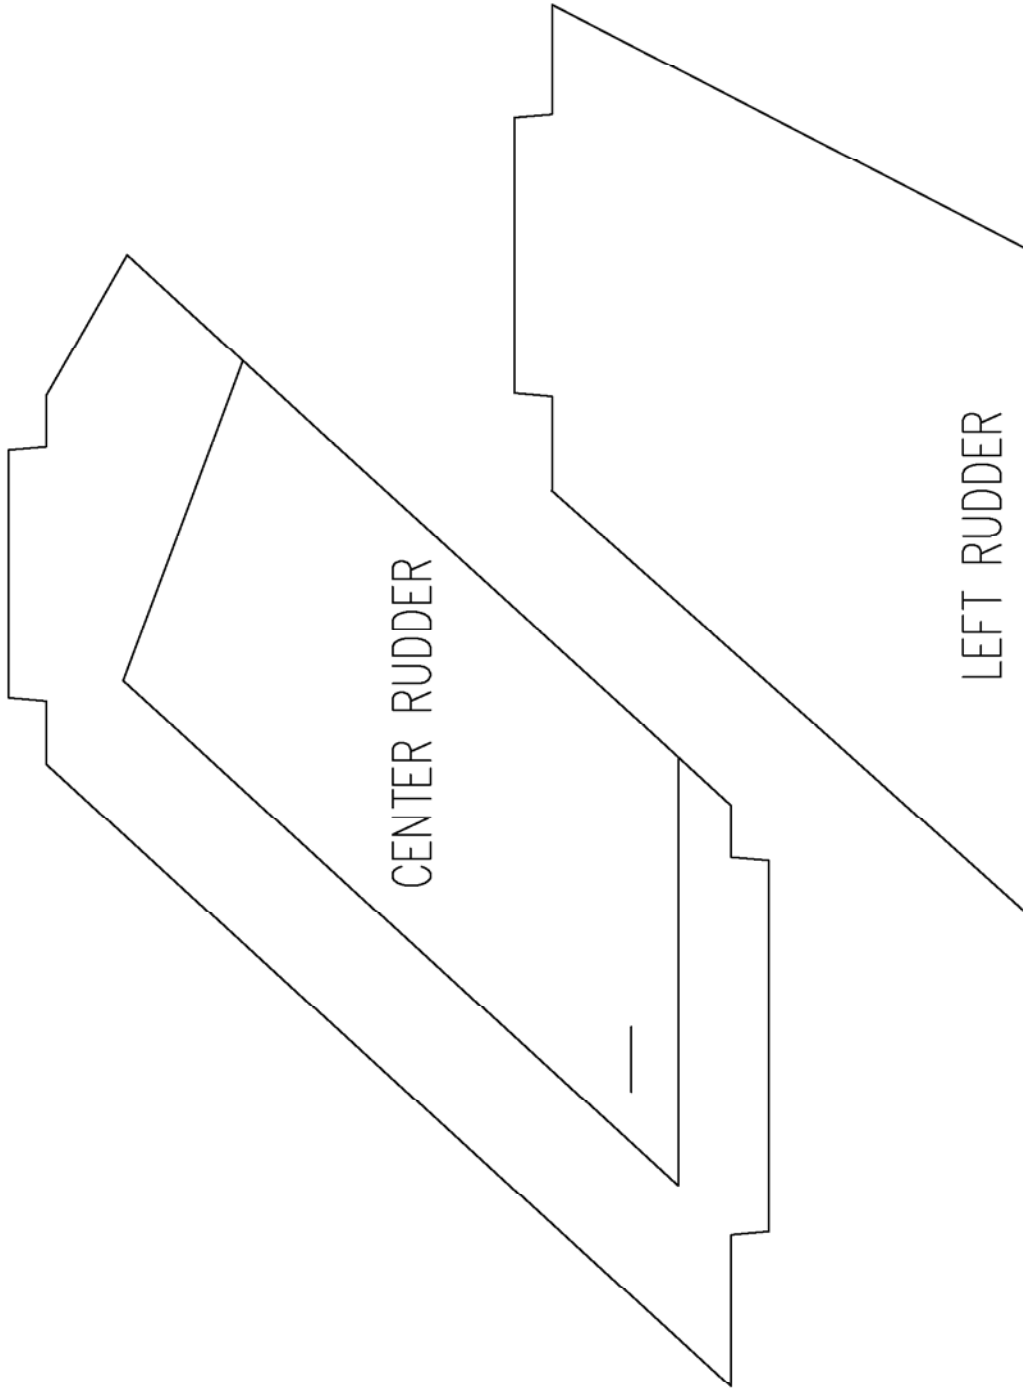

RUDDER/ELEVON CONNECTORS

HORNS

RIGHT RUDDER

CENTER RUDDER

LEFT RUDDER

CUT SLOT THRU' FOR
PLY CONNECTOR