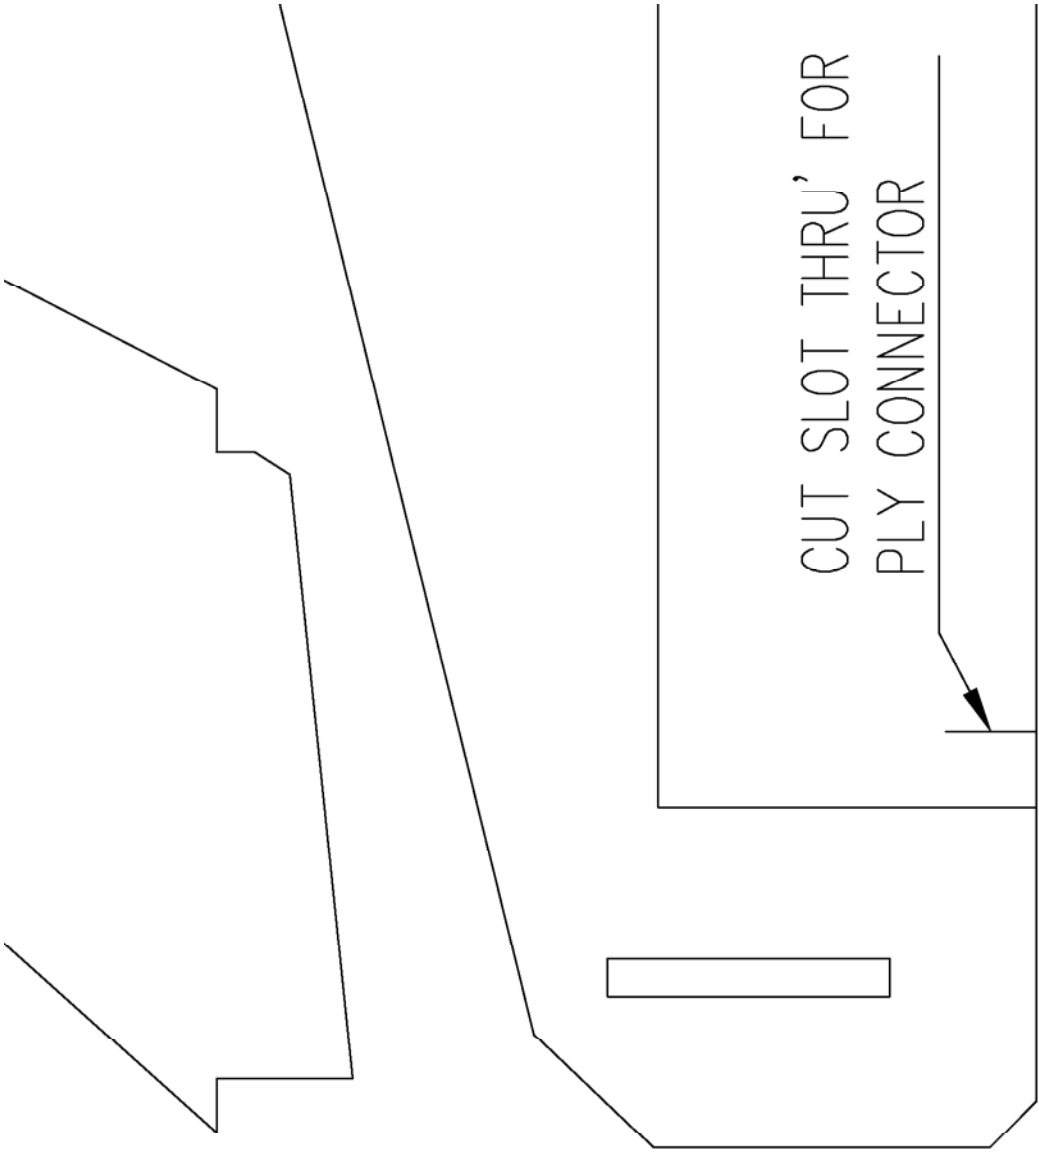

RUDDER/ELEVON CONNECTORS

HORNS

RIGHT RUDDER

CENTER RUDDER

LEFT RUDDER

CUT SLOT THRU' FOR
PLY CONNECTOR